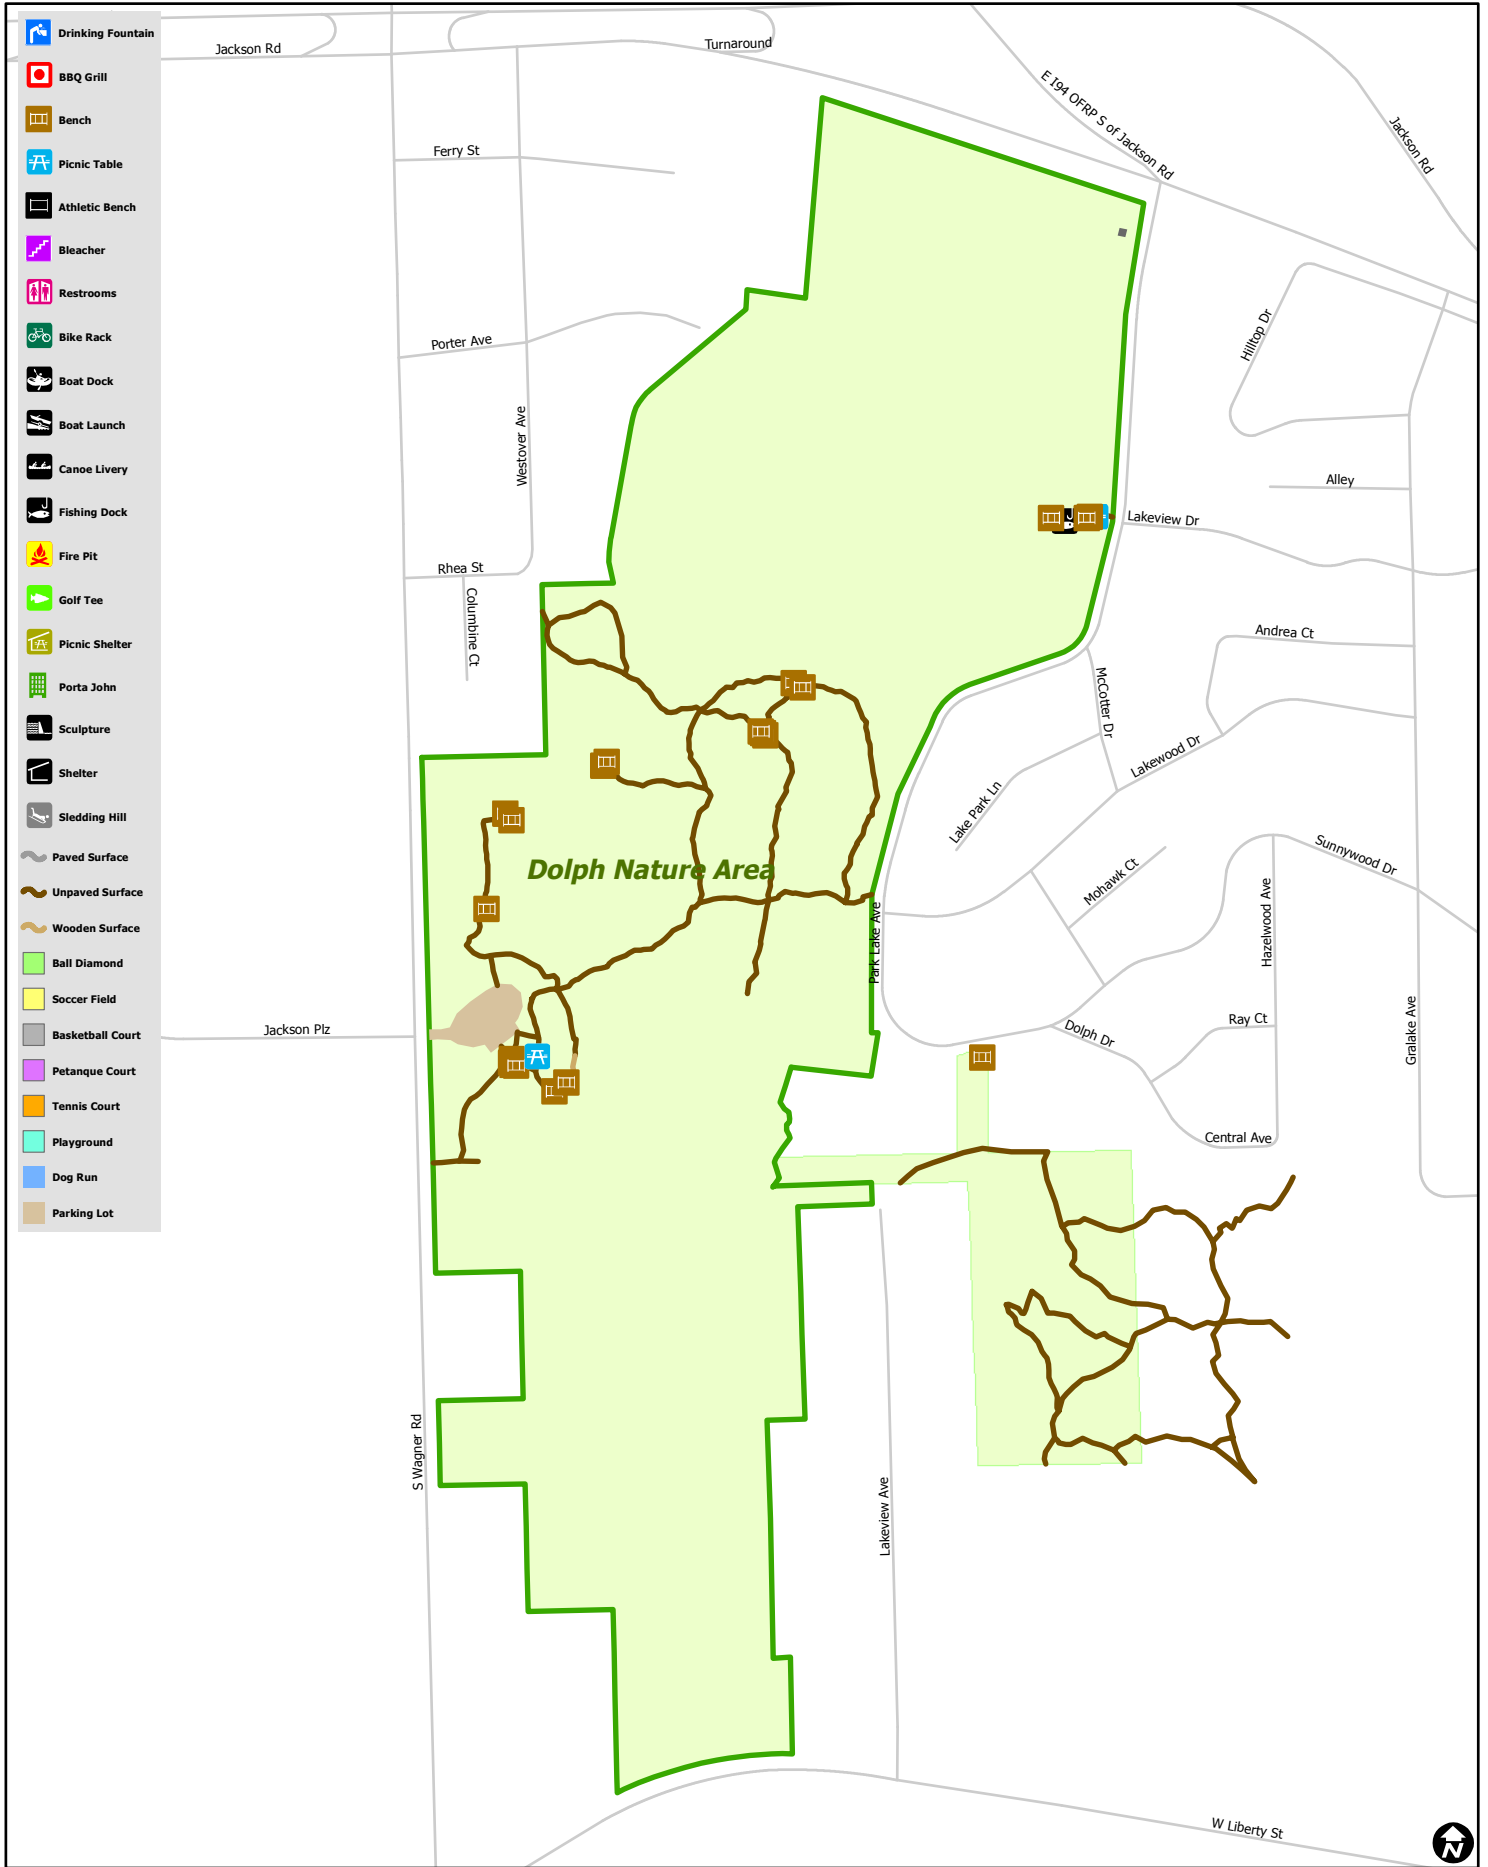

Dolph Nature Area

- Drinking Fountain
- BBQ Grill
- Bench
- Picnic Table
- Athletic Bench
- Bleacher
- Restrooms
- Bike Rack
- Boat Dock
- Boat Launch
- Canoe Livery
- Fishing Dock
- Fire Pit
- Golf Tee
- Picnic Shelter
- Porta John
- Sculpture
- Shelter
- Stedding Hill
- Paved Surface
- Unpaved Surface
- Wooden Surface
- Ball Diamond
- Soccer Field
- Basketball Court
- Petanque Court
- Tennis Court
- Playground
- Dog Run
- Parking Lot